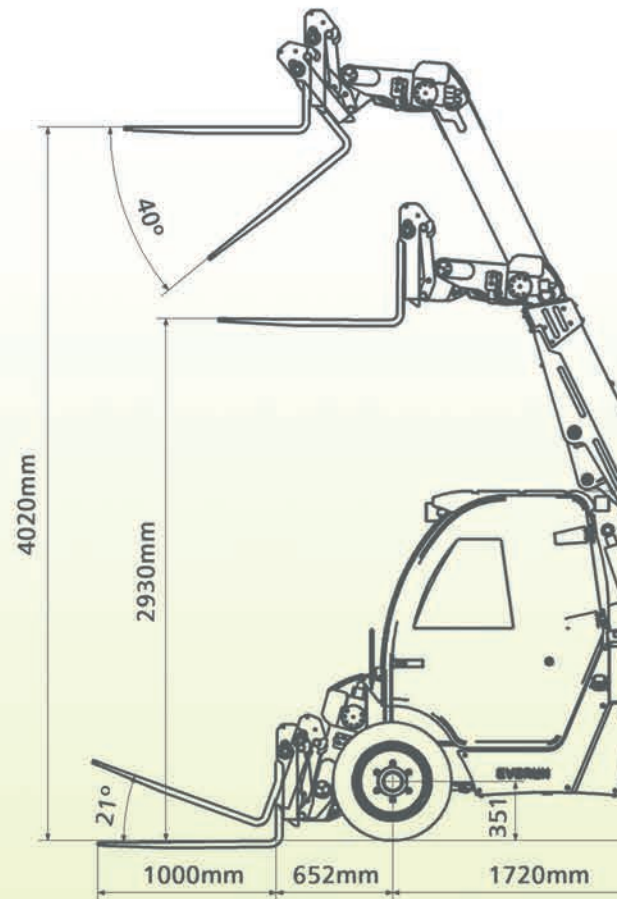

Standard Configuration

Perkins 403D Diesel Engine • Drive, Poclain Hydrostatic Wheel Motors • High & Full Power Steering Rear Axle • Full Glass Cabin (Suspension Seat with Seat Belt) • Full Road Lighting (Led Lights) • Electric Direction / Lift Joystick • Reverse Mirror • Reversing Camera • 3rd & 4th Auxiliary Hydraulics • Tow Hitch + Electrics • Tyres

Optional Extras

Various Fork Lengths: 1000mm (Standard) 1100mm • Bucket • Overload System

Technical Data

Bucket Capacity:	0.3m³
Loading Capacity:	1400kg
Max Driving Speed (I/II):	8/16km/h
Fuel Consumption:	230g/kw/h
Engine Model:	403D-15
Engine Power:	20.9/24.6kw

Rated Speed:
Service Brake:

Net Weight:
Lifting Time:
Working Pressure:

Specification of machine can be changed without notice.