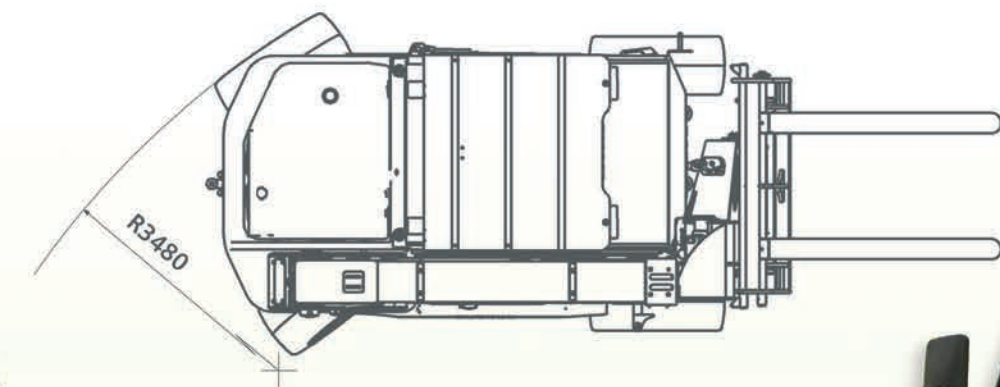

2200/2800r/min  
 Four Wheel Hydraulic  
 Spread-Shoed Brake  
 2800kg  
 10s  
 21mpa

**Wheel Base:** 1700mm  
**Breakout Force:** 10kn  
**Tyres:** 26\*12-16.5  
**Oil Flow:** 22L/min  
**Towing Capacity:** 750kg (unbraked)  
 1250kg (braked)