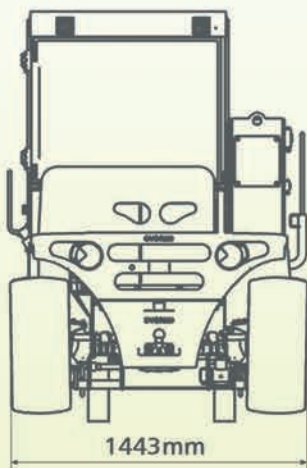

**Rated Speed:**  
**Service Brake:**

**Net Weight:**  
**Lifting Time:**  
**Working Pressure:**

Specification of machine can be changed without notice.

Low Switchable 4x4 (4x2 /4x4)  
 Cabin Heater, Fan)  
 Alarm • Flashing Beacon  
 Pneumatic  
 Tyres 4 x 26 / 12-16.6  
 Tyres • Tyre Chains • Foam Tyres

2200/2800r/min  
 Four Wheel Hydraulic  
 Spread-Shoed Brake  
 2800kg  
 10s  
 21mpa

**Wheel Base:** 1700mm  
**Breakout Force:** 10kn  
**Tyres:** 26\*12-16.5  
**Oil Flow:** 22L/min  
**Towing Capacity:** 750kg (unbraked)  
 1250kg (braked)