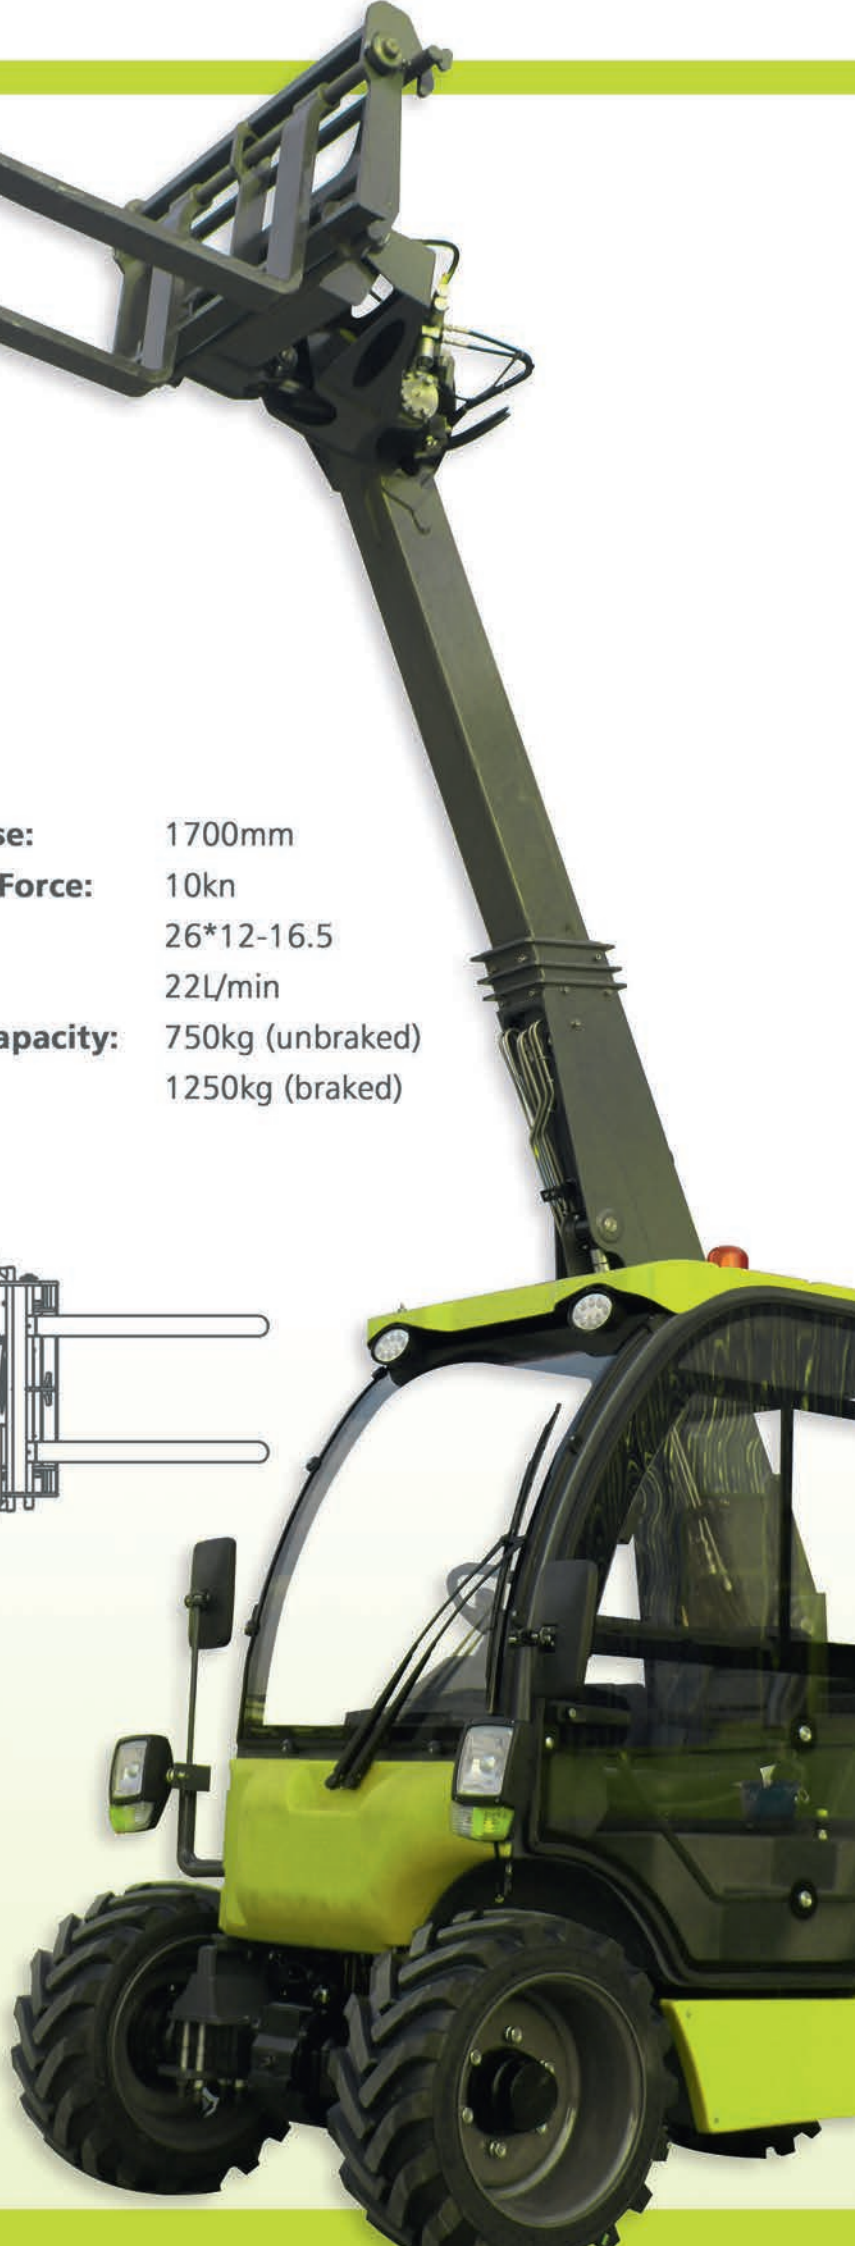

**agrimac**

**UK Limited**

**agri-scopic**

**Telescopic 4x4 Wheel Loader • Capacity 1400kg**

## Standard Configuration

Perkins 403D Diesel Engine • Drive, Poclain Hydrostatic Wheel Motors • High & Full Power Steering Rear Axle • Full Glass Cabin (Suspension Seat with Seat Belt) • Full Road Lighting (Led Lights) • Electric Direction / Lift Joystick • Reverse Mirror • Reversing Camera • 3rd & 4th Auxiliary Hydraulics • Tow Hitch + Electrics • Tyres

**Rated Speed:**  
**Service Brake:**

**Net Weight:**  
**Lifting Time:**  
**Working Pressure:**

Specification of machine can be changed without notice.

Low Switchable 4x4 (4x2 /4x4)  
 Cabin Heater, Fan)  
 Alarm • Flashing Beacon  
 Pneumatic  
 Tyres 4 x 26 / 12-16.6  
 Tyres • Tyre Chains • Foam Tyres

2200/2800r/min  
 Four Wheel Hydraulic  
 Spread-Shoed Brake  
 2800kg  
 10s  
 21mpa

**Wheel Base:** 1700mm  
**Breakout Force:** 10kn  
**Tyres:** 26\*12-16.5  
**Oil Flow:** 22L/min  
**Towing Capacity:** 750kg (unbraked)  
 1250kg (braked)