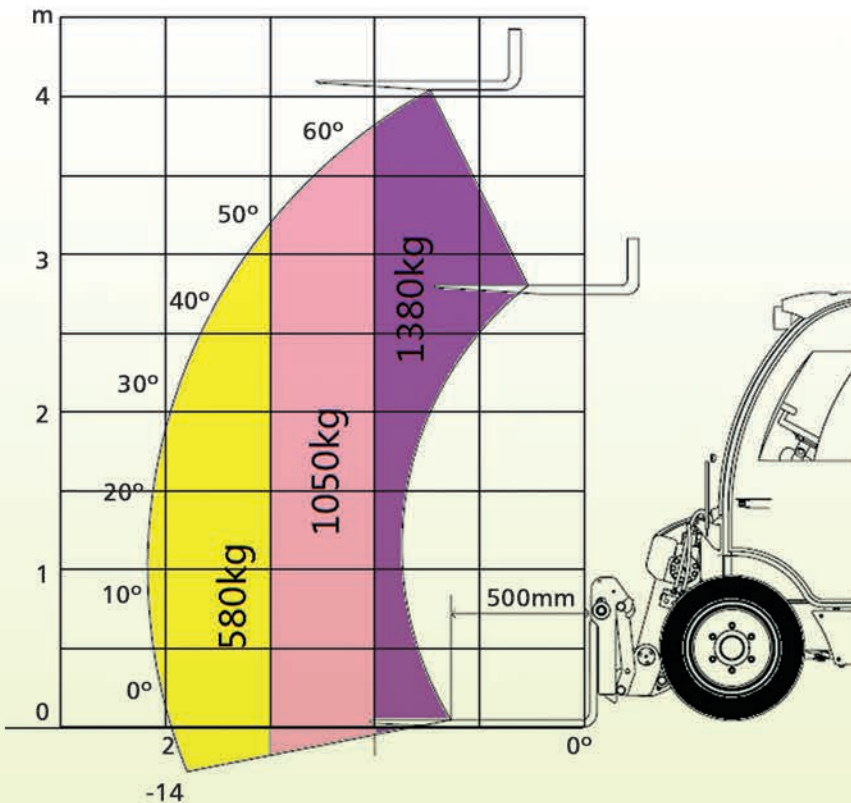

Standard Configuration

Perkins 403D Diesel Engine • Drive, Poclain Hydrostatic Wheel Motors • High & Full Power Steering Rear Axle • Full Glass Cabin (Suspension Seat with Seat Belt) • Full Road Lighting (Led Lights) • Electric Direction / Lift Joystick • Reverse Mirror • Reversing Camera • 3rd & 4th Auxiliary Hydraulics • Tow Hitch + Electrics • Tyres

Optional Extras

Various Fork Lengths: 1000mm (Standard) 1100mm • Bucket • Overload System

Technical Data

Bucket Capacity:	0.3m³
Loading Capacity:	1400kg
Max Driving Speed (I/II):	8/16km/h
Fuel Consumption:	230g/kw/h
Engine Model:	403D-15
Engine Power:	20.9/24.6kw

Rated Speed:
Service Brake:

Net Weight:
Lifting Time:
Working Pressure:

Specification of machine can be changed without notice.